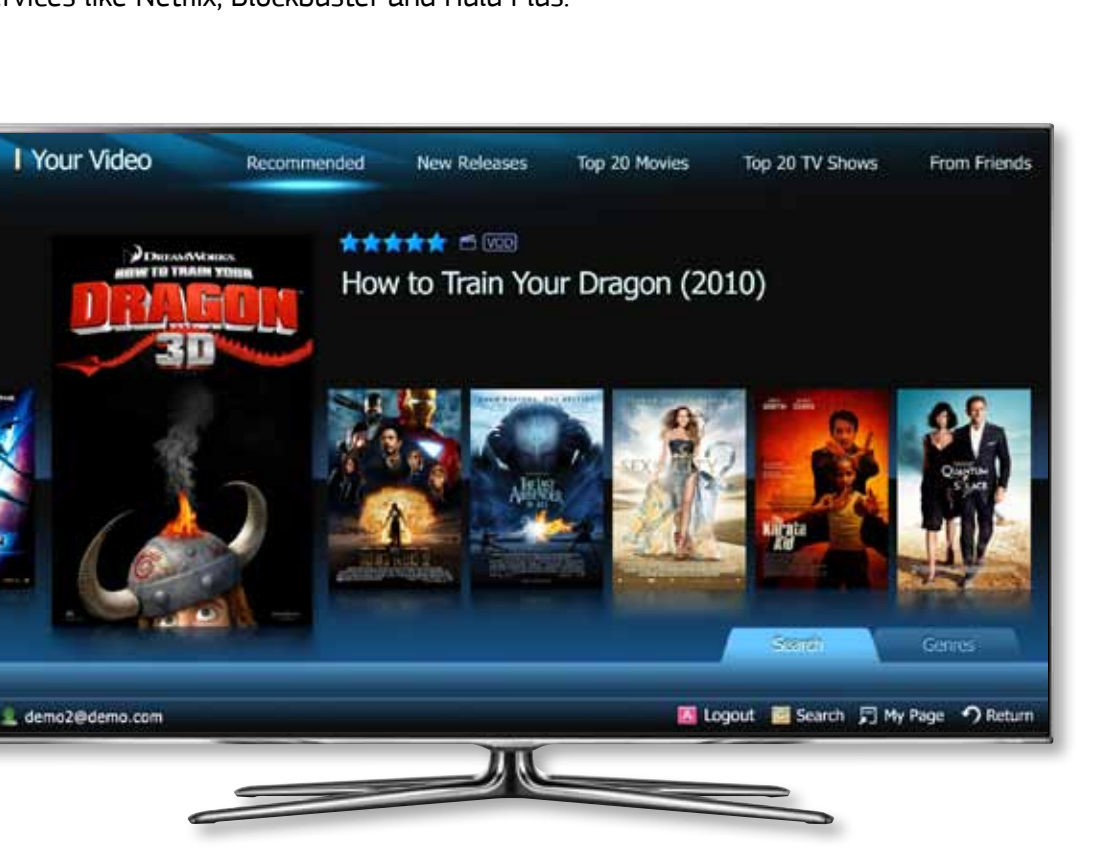

Samsung SMART TV™ Experience

Discover a world of web-connected TV entertainment.

Samsung Smart TV is your gateway to a whole new world of entertainment. TV and the internet are even better together when you connect to the web, connect to your friends, and connect to thousands of entertainment choices. Samsung makes it quick and easy to find the perfect movie or show from a variety of instant streaming on-demand services. Surf the web, play a game, or check out what's new on YouTube. Even bring the music and photos on your computer vividly to life.

Lean back in the comfort of your living room, and connect with everything you want to see, all with a single remote in your hand. A large selection of Samsung Apps built for your TV lets you tailor your experience to suit your own tastes. And with the intuitive Smart Hub menu system as your personal media center, all this power is incredibly simple to use and enjoy.

Some things never change, like the way your favorite movies, shows and sites are even better when you share them with others. Samsung blends live TV with social networking sites like Facebook and Twitter to draw friends and family together in a common experience. Imagine spreading the word and engaging interactively, when you chat about a show while the drama unfolds or comment on the news as you watch it happen. Must-see TV has finally become must-join TV.

SEE THE FULL ASSORTMENT OF 2011 SAMSUNG SMART TV'S.

FOUR POWERFUL WAYS YOUR TV EXPERIENCE WILL NEVER BE THE SAME

WEB BROWSER

Navigate the internet and visit your favorite sites

SEARCH ALL

Find movies, shows and videos via online services and across your home network

YOUR VIDEO

Get recommendations and explore choices for Video-on-Demand